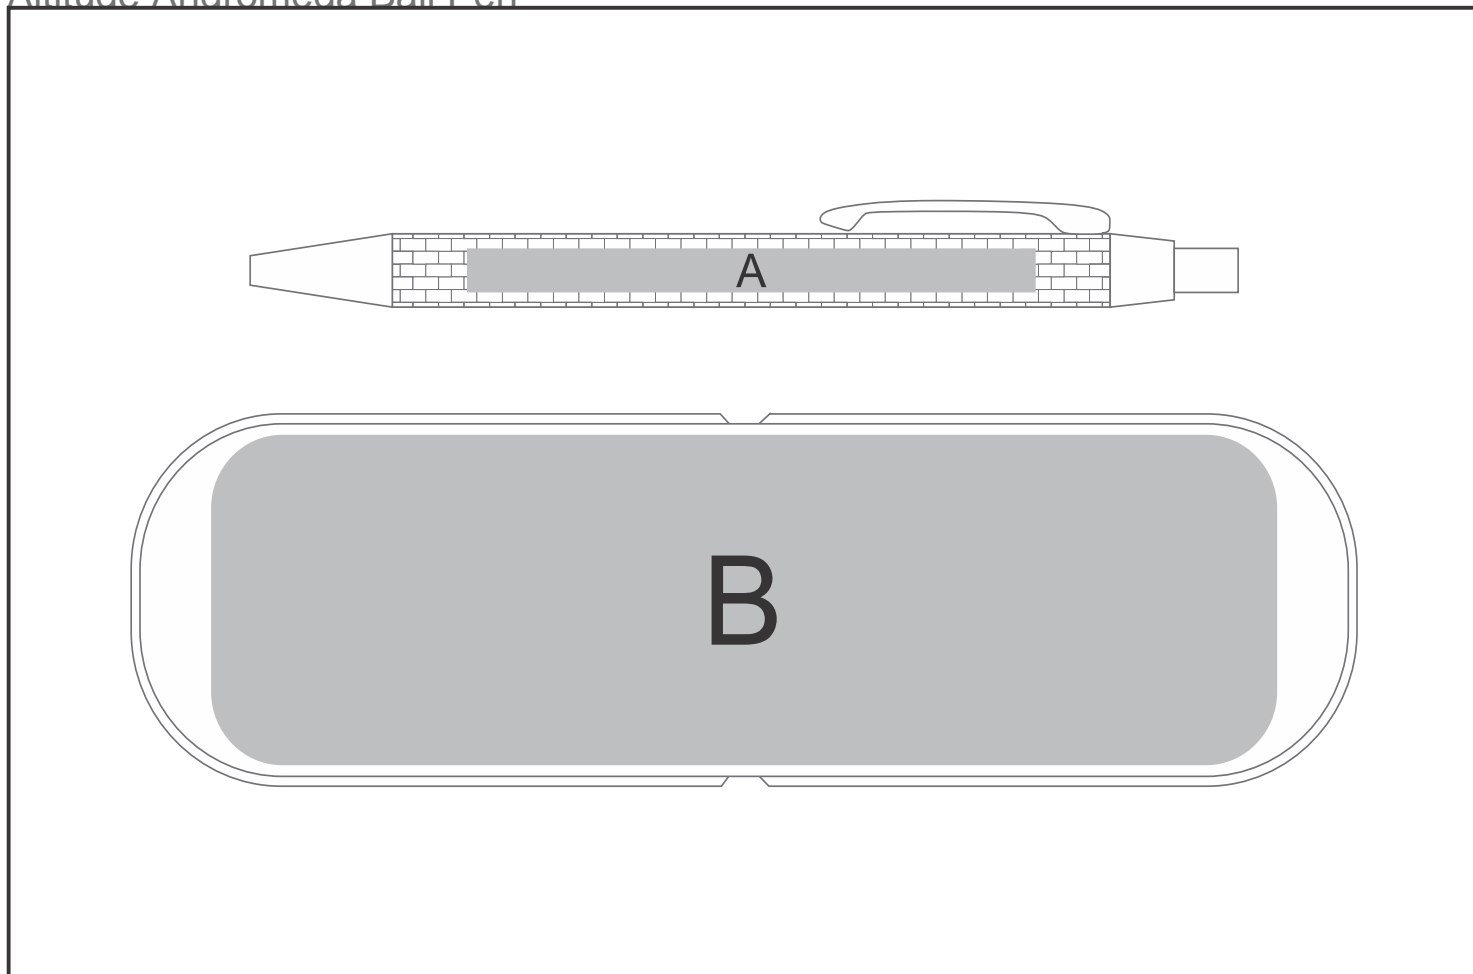

PEN-1960

Altitude Andromeda Ball Pen

Need to know:

- Includes 1-Position Laser Engraving on PEN (setup fee applies)

- Laser Colour: Pos A - White | Pos B - Brown

Branding Options:

Position	Branding Method (Branding Code)	No. of Colours	Dimension
A	Laser Engraving (LA)	N/A	60mm wide x 6mm high
B	Laser Engraving (LB)	N/A	100mm wide x 45mm high
B	Screen Print (SA)	1 Colour	140mm wide x 40mm high
B	Digital Print Drinkware (DP-C)	Full Colour	150mm wide x 45mm high